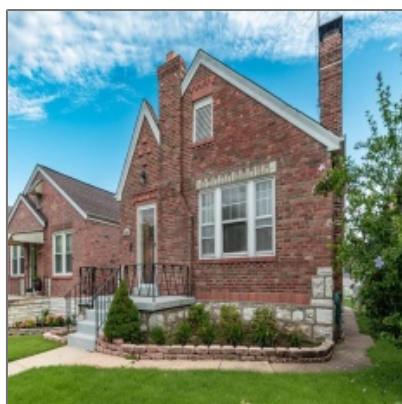

Residential For Sale

1,175 Sqft - 6301 Potomac, St Louis, Missouri
63139

Basic [Details](#)

Property Type: **Residential**

Listing Type: **For Sale**

Listing ID: **20059563**

Price: **\$179,900**

View: **Street**

Bedrooms: **2**

Rooms: **6**

Bathrooms: **2**

Square Footage: **1,175 Sqft**

Year Built: **1941**

Lot Area: **0.10 Acre**

Features

✓ Heating System: **Forced Air**