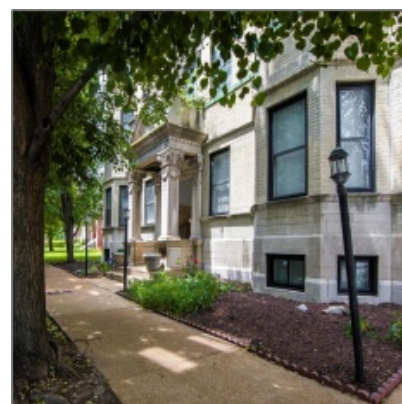

Condo/coop/villa For Sale

1,031 Sqft - 4309 Maryland Avenue, St Louis,
Missouri 63108

Basic Details

Property Type:	Condo/coop/villa
Listing ID:	19040800
Price:	\$145,000
View:	Street
Bedrooms:	2
Rooms:	4
Bathrooms:	2
Square Footage:	1,031 Sqft
Year Built:	1906
Lot Area:	0 Acre
Status:	Closed
Total Living Area:	1,031 Sqft