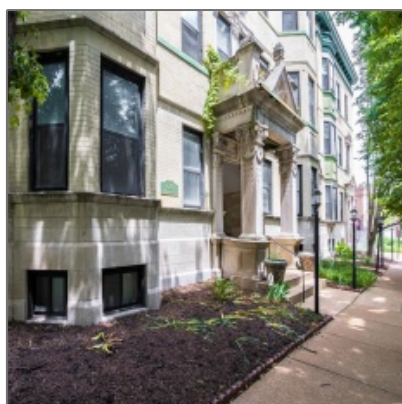

Condo/coop/villa For Sale

1,031 Sqft - 4309 Maryland Avenue, St Louis,
Missouri 63108

Basic Details

Property Type:	Condo/coop/villa
Listing ID:	19040800
Price:	\$145,000
View:	Street
Bedrooms:	2
Rooms:	4
Bathrooms:	2
Square Footage:	1,031 Sqft
Year Built:	1906
Lot Area:	0 Acre
Status:	Closed
Total Living Area:	1,031 Sqft